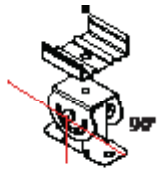

Ordering Information

COTA-ADJ-MTBK
Adjustable Mounting Bracket