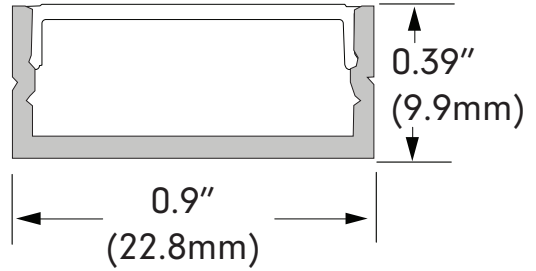

CORTONA

Design Guide

Profile & Dimensions

Available TivoTape Options - Indoor

DEFINE
SB
HO
LB

ELITE
SB
HO
VHO

ELITE+
Plus
Pro
Vision
Flow
DUO

FUSE24
RGB
RGB+W
RGB+W+W
DW
Pixle24 RGB
Pixle24 RGBW

COTA-CHAN-SLV-6.5
Low Profile Anodized Aluminum Extrusion, available in 6.5' lengths

COTA-LNS-XXX-6.5
XXX = OPL (Opal), **CLR**, (Clear), **DIF** (Diffused) lens, length 6.5'

COTA-EC-01
Solid End Cap

COTA-EC-02
Powerfeed End Cap